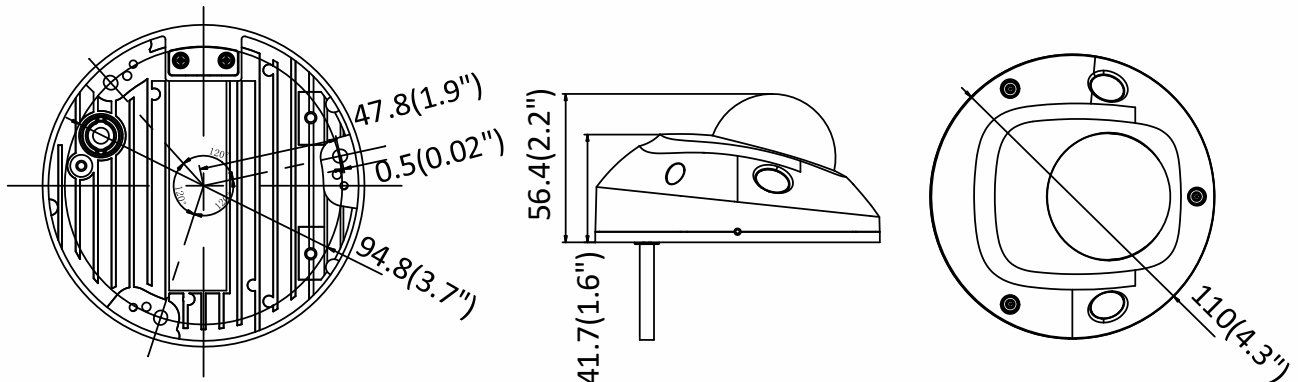

Dimension

Accessory

DS-1280ZJ-DM46
Junction Box

Distributed by

HIKVISION

Headquarters

No.555 Qianmo Road, Binjiang District,
Hangzhou 310051, China
T +86-571-8807-5998
overseasbusiness@hikvision.com

Hikvision USA
T +1-909-895-0400
sales.usa@hikvision.com

Hikvision Italy
T +39-0438-6902
info.it@hikvision.com

Hikvision Singapore
T +65-6684-4718
sg@hikvision.com

Hikvision Africa
T +27 (10) 0351172
sale.africa@hikvision.com

Hikvision Europe
T +31-23-55-42-770
info.eu@hikvision.com

Hikvision France
T +33(0)1-85-330-450
info.fr@hikvision.com

Hikvision Oceania
T +61-2-8599-4233
salesau@hikvision.com

Hikvision Hong Kong
T +852-2151-1761

Hikvision Middle East
T +971-4-8816086
salesme@hikvision.com

Hikvision Spain
T +34-91-737-16-55
info.es@hikvision.com

Hikvision Canada
T +1-909-895-0400
sales.usa@hikvision.com

Hikvision Russia
T +7-495-669-67-99
sateru@hikvision.com

Hikvision Poland
T +48-22-460-01-50
poland@hikvision.com

Hikvision Korea
T +82-31-731-8841
sales.korea@hikvision.com

Hikvision India
T +91-22-28469900
sales@pramahikvision.com

Hikvision UK
T +01628-902140
support.uk@hikvision.com

Hikvision Brazil
T +55 11 3318-0050
Latam.support@hikvision.com